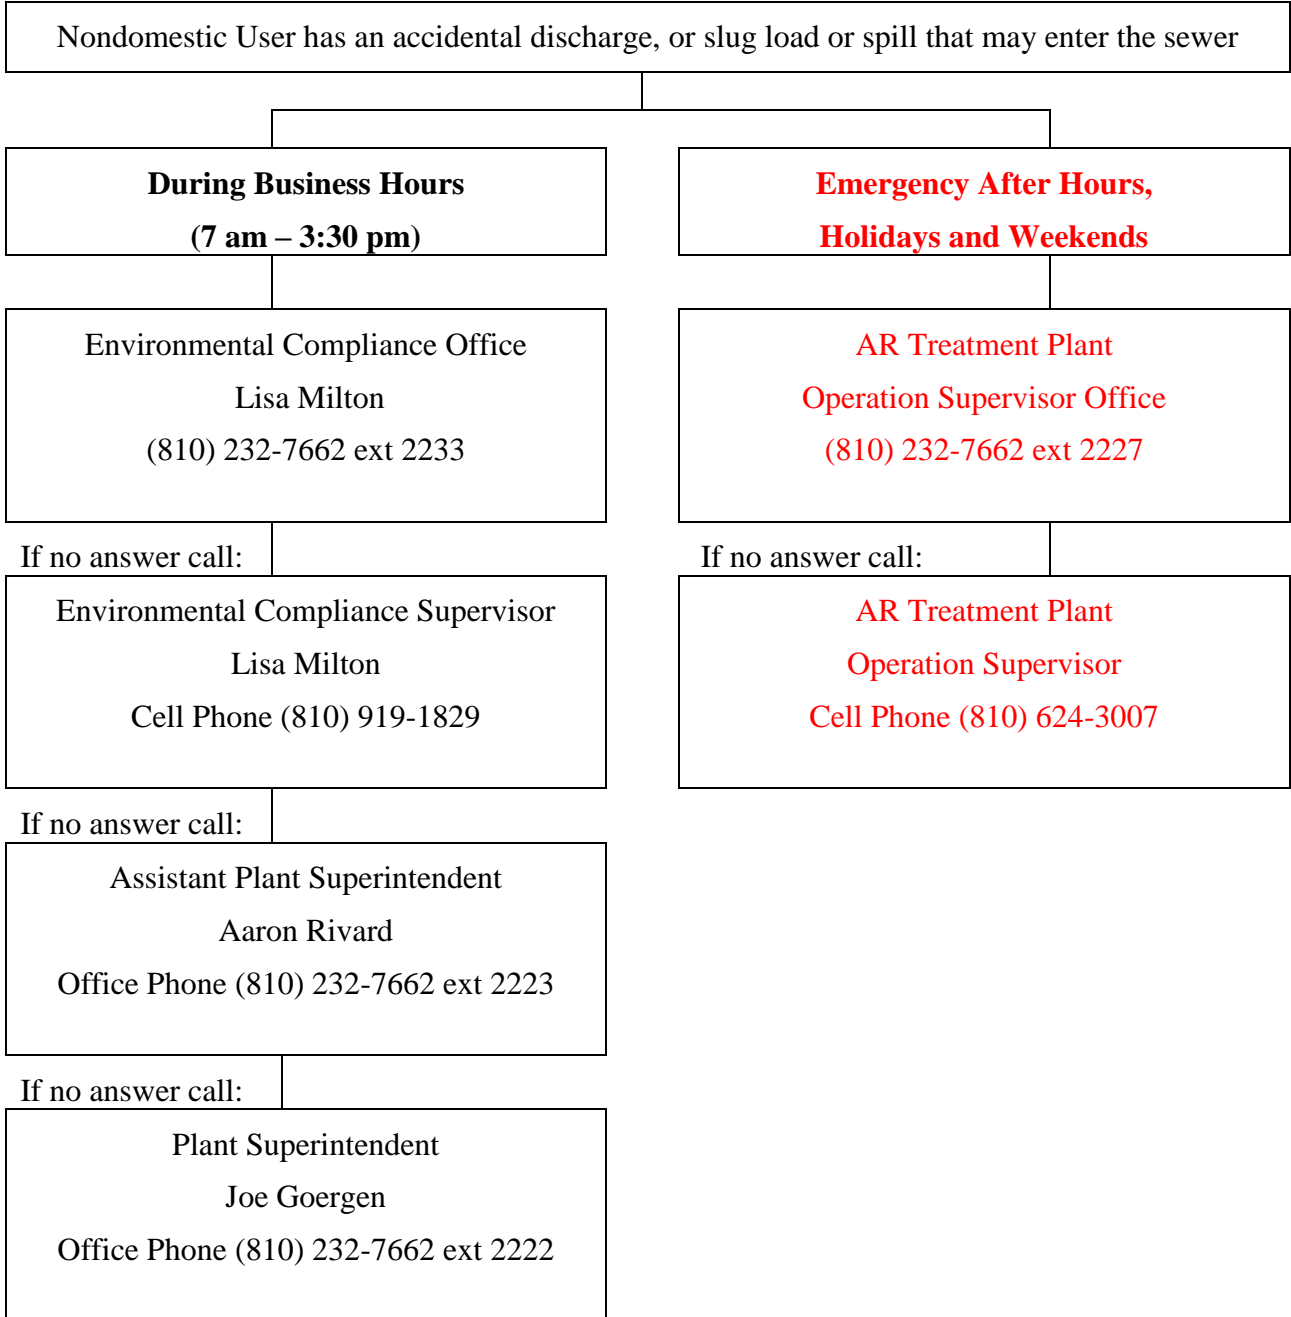

Genesee County Drain Commissioner Water and Waste Services
Accidental Discharge Notification Reporting Flow Chart
AR Treatment Plant

|